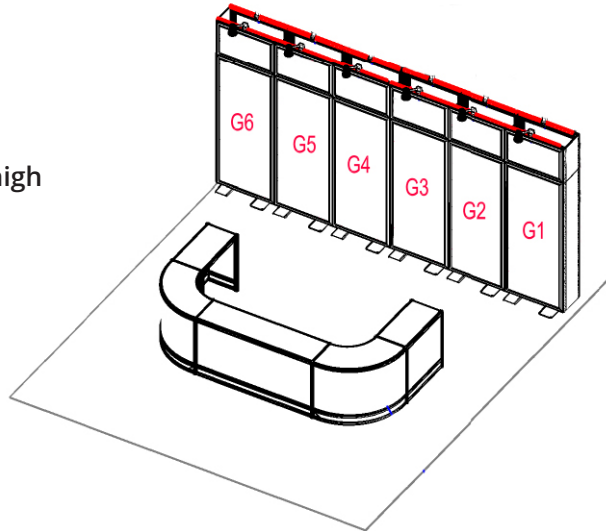

## Back wall:

Overall height: 10 feet

Overall width: 20 feet

## G Panels:

38.82" wide x 94.96" high

## Counter:

Overall height: 41.25 inches

Overall width: 13 ft. 7 inches

Counter - Back view

Counter - Overhead view

## D Panel:

77.4375" wide x 32.25" high

Counter - Front view