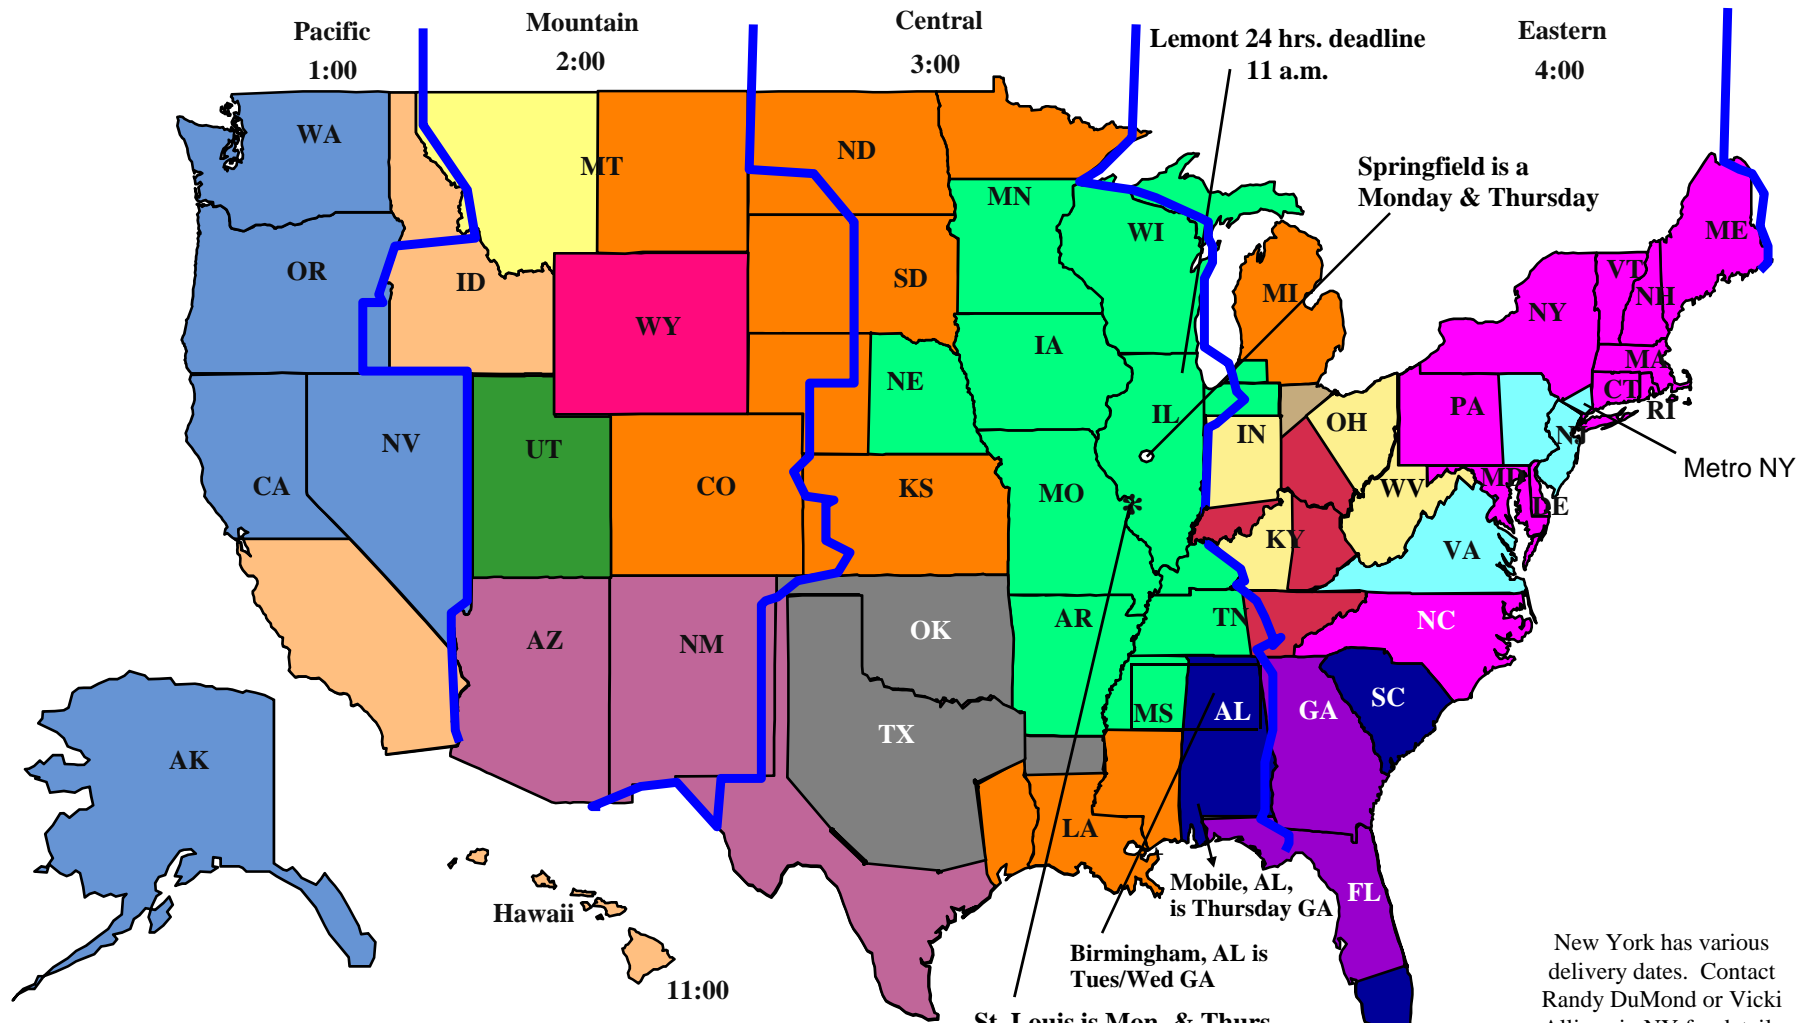

Dot Foods Delivery Areas and Cut-Off Times

New York has various delivery dates. Contact Randy DuMond or Vicki Allison in NY for details

Monday CA	Wed. 2 p.m.	Monday IN	Thurs. 12	E.O Monday IL	Thurs. 12	Monday MD	Thurs. 11 a.m.
Thursday CA	Fri. 2 p.m.	Wednesday IN	Fri. 11	Monday IL	Thurs. 12	Thursday MD	Mon. 4 p.m.
E.O. Monday CA	Wed. 2 p.m.	Thursday IN	Mon. 4	Thursday IL	Tues. 12	Thur/Fri GA	Mon 4 p.m.
		Monday OK	Thurs. 12	Thursday IL	Fri 2 p.m.	Mon/Tues. GA	Thurs. 12
		Thursday OK	Mon. 4 p.m.				

Each state is its own pricing zone.

All Times CST